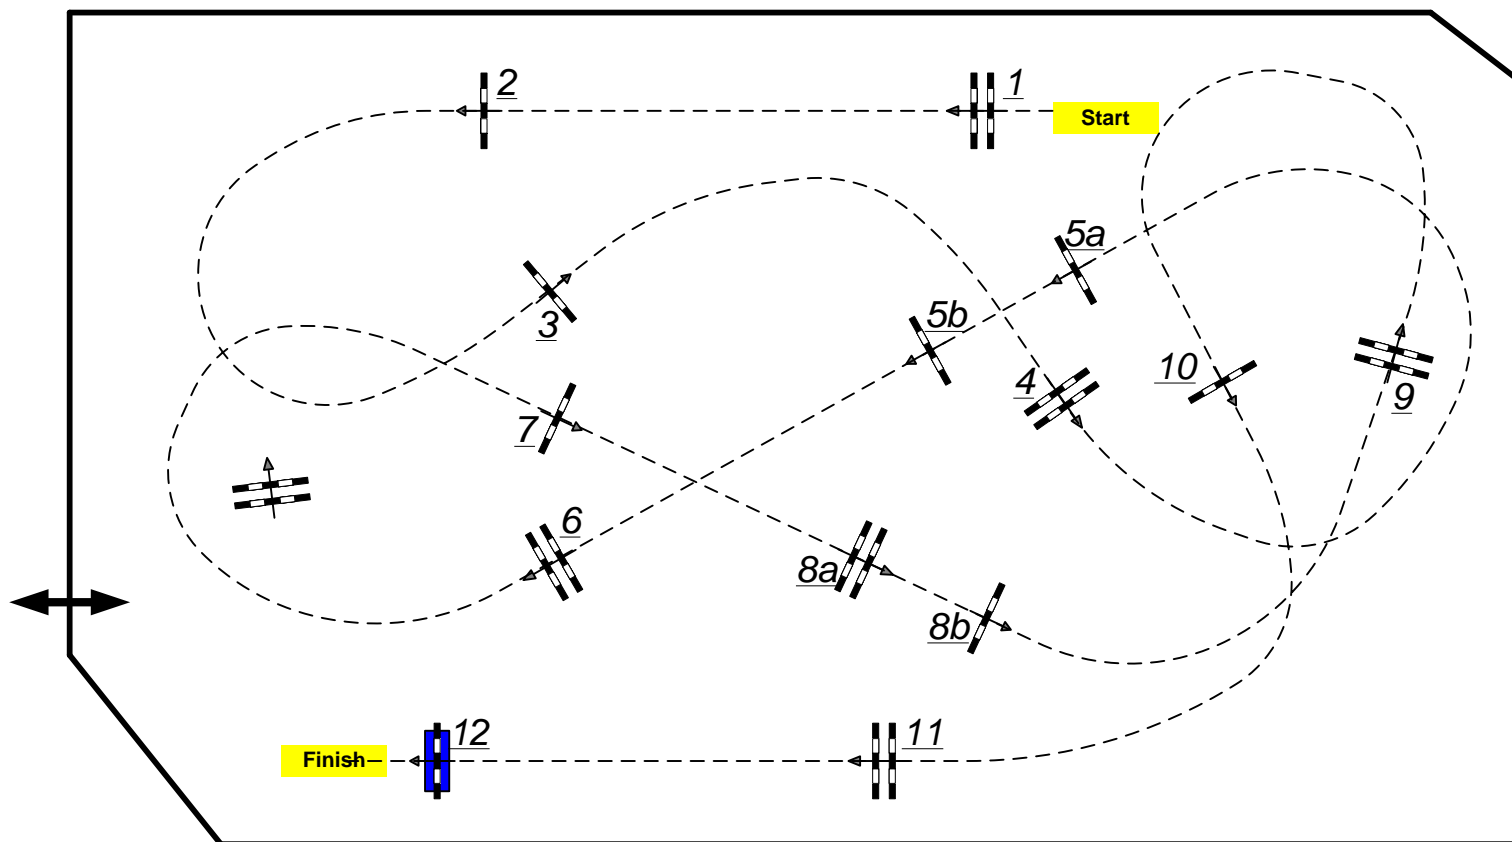

## Palacio de la Magdalena

Class No.: 4

TROFEO PALIBEX

Competition against the clock

Table: A  
National RG:  
FEI RG / Art. 238.2.1  
Height: 1,20 m

Speed: 350 m/min  
Length: 490 m  
Time allowed: 84 sec  
Time limit: 168 sec

Obstacles: 12  
Efforts: 14  
Penalty sec:  
Closed combination: